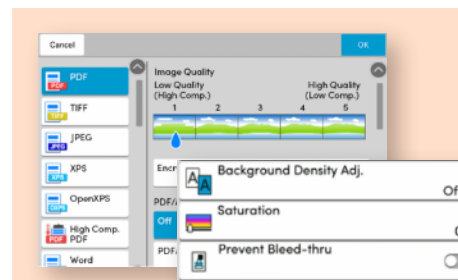

Intuitive
Emphasize important information and use gestures to select target items.