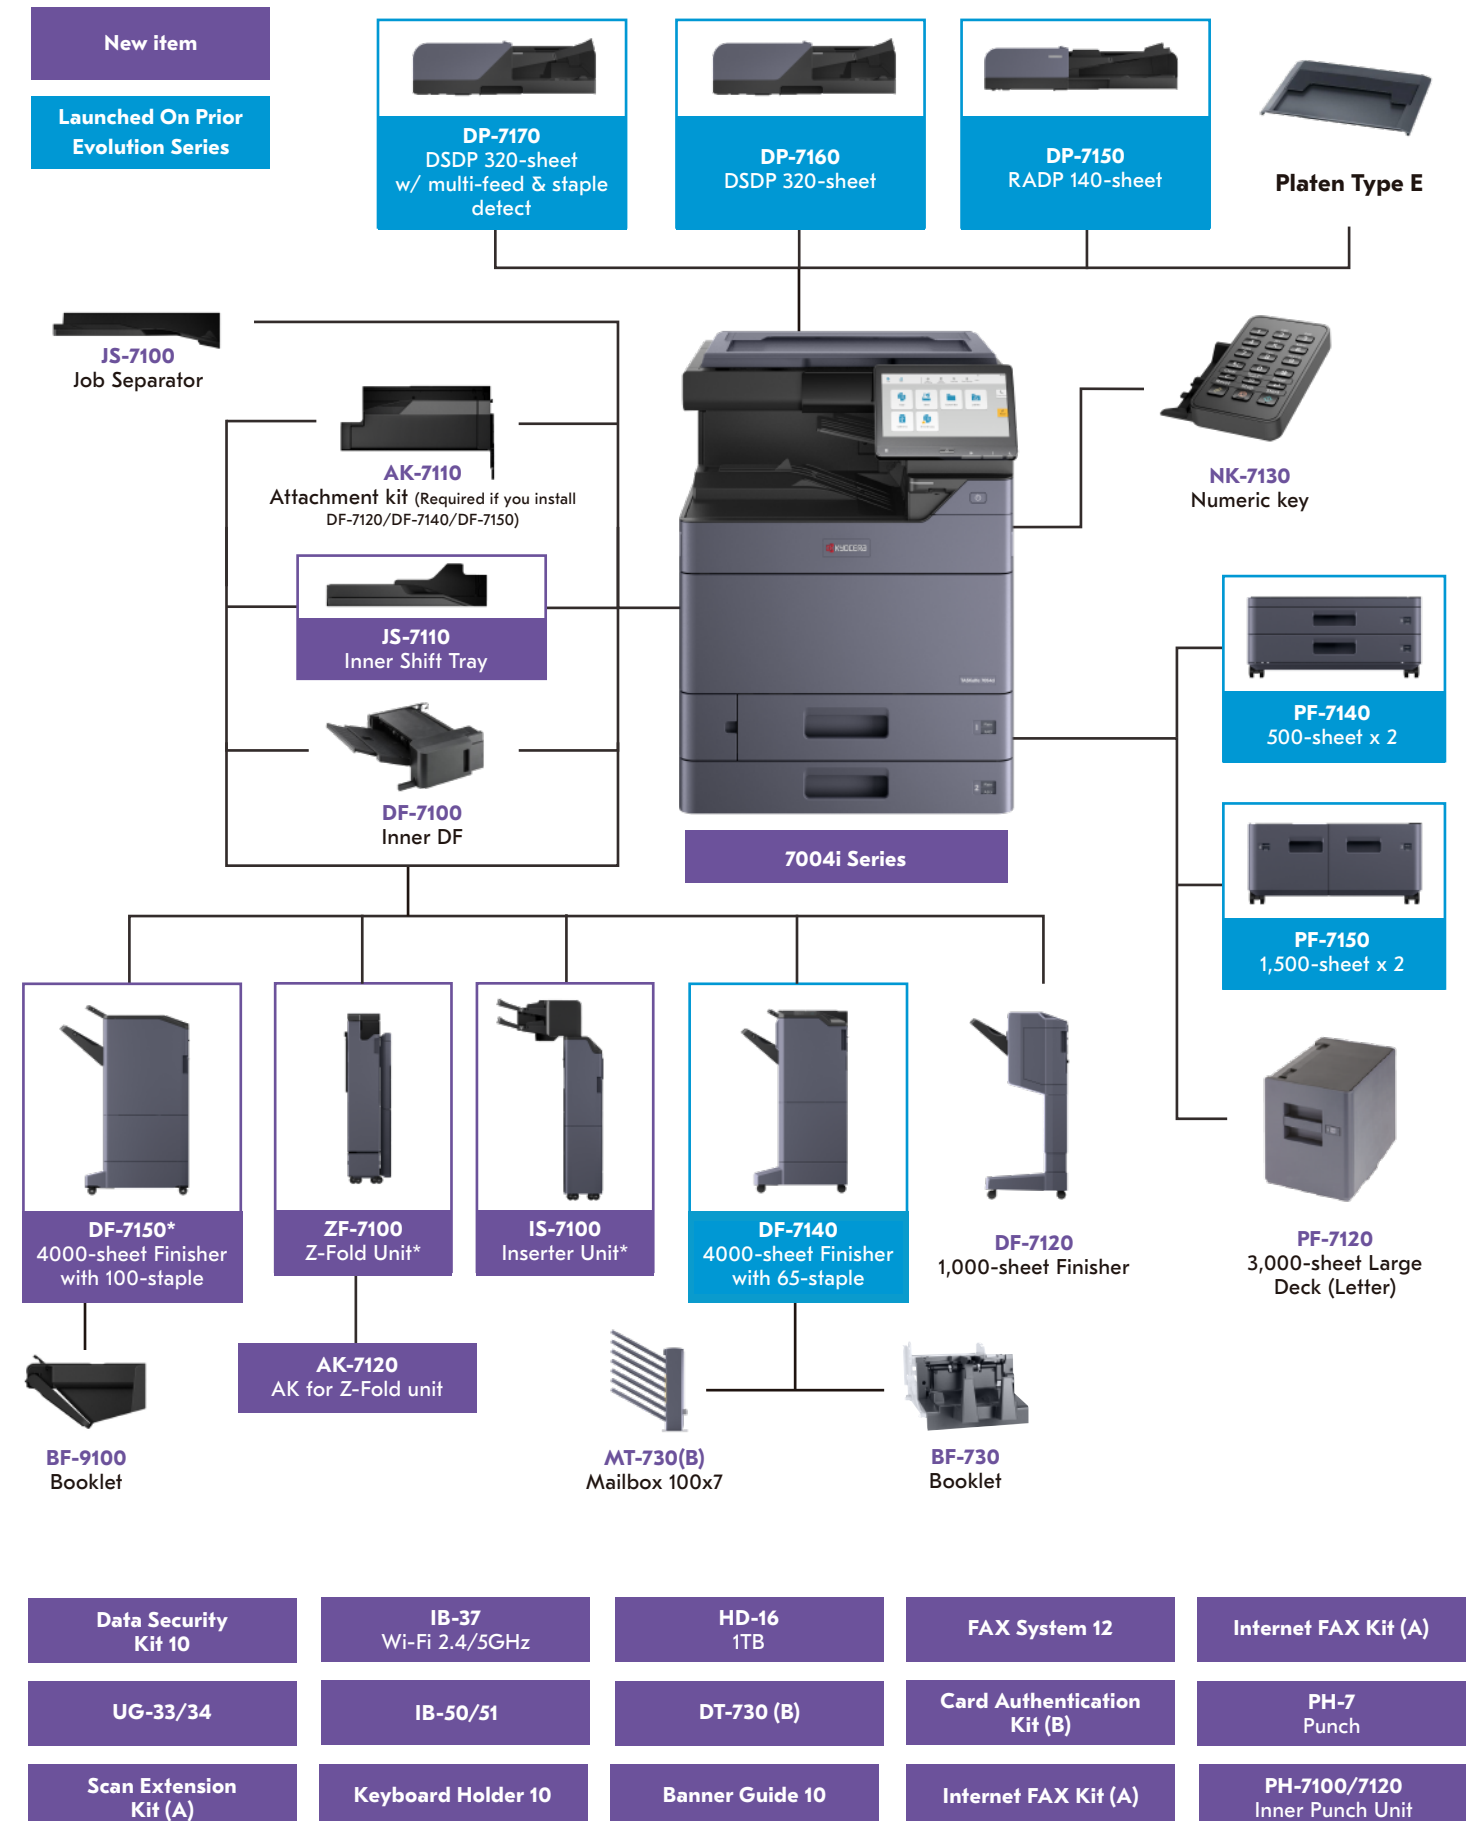

New Heights of Productivity

Now more than ever, companies are seeking devices that are more agile and robust, and ever-smarter ways of working. The Kyocera Evolution Series empowers companies to maximize productivity like never before.

Re-energize the Way You Work

High Performance Fast print and scan speeds for maximum efficiency.	Paper Capacity Less time filling paper trays means more time for quality work.	Digitization Transform your workflows faster while pivoting to a paperless workspace.
Durability Long-lasting toners ensure professional quality that lasts.	Proven Quality Our devices have earned industry recognition for their reliability.	Optimal Security Enjoy some of the most advanced security technology on the market today.

The Kyocera Evolution Series takes a holistic approach to workflows in the **modern workplace**.

By addressing and tackling pains at each stage of the document lifecycle, we have delivered a range of devices for today's businesses, TASKalfa devices that help turn past weaknesses and blind spots into **new value-adding opportunities for your organization**.

We have taken the complex and made it simple.

As it should be.

Product Configuration

7004i Series