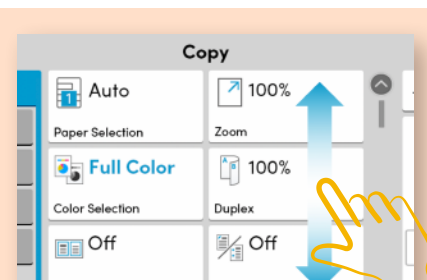

Meet the New User Interface

With standard colors and easy to understand icons, carrying out tasks at the printer has never been simpler.

Simple
Standardized icons and graphics make navigation intuitive and easy.