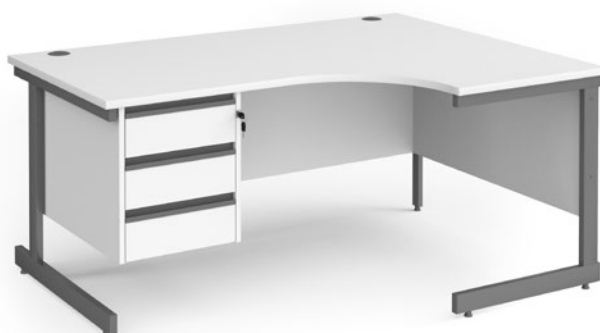

- Ergonomic left hand desktops with single upright legs & two cable ports
- Two drawer fixed pedestal which accept A4 and foolscap files

Right Hand Ergonomic Desks with Two Drawer Pedestal

CODE	W	D	H	w	d	RRP
CC16ER2	1600	800	725	600	1200	£667
CC18ER2	1800	800	725	600	1200	£727

- Ergonomic right hand desktops with single upright legs & two cable ports
- Filing drawer has metal rails for folders to clip on front to back

Left Hand Ergonomic Desks with Three Drawer Pedestal

CODE	W	D	H	w	d	RRP
CC16EL3	1600	800	725	600	1200	£667
CC18EL3	1800	800	725	600	1200	£727

- Ergonomic left hand desktops with single upright legs & two cable ports
- Three drawer fixed pedestal with matching finger pull handles

Right Hand Ergonomic Desks with Three Drawer Pedestal

CODE	W	D	H	w	d	RRP
CC16ER3	1600	800	725	600	1200	£667
CC18ER3	1800	800	725	600	1200	£727