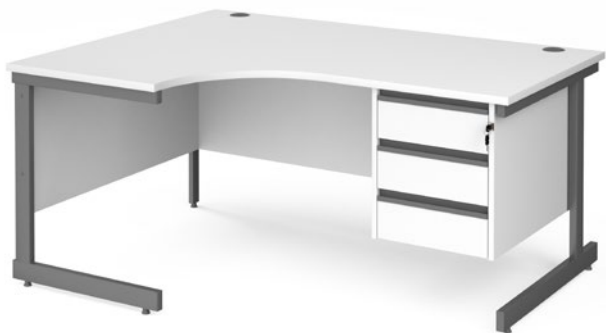

Desktops with cable access ports to feed cables through

Single upright cantilever leg frame ensures space under the desk

Panel end leg desks in 25mm melamine with ABS edging

ES1600W

Fabric wave desktop screens and brackets

- Ergonomic right hand desktops with single upright legs & two cable ports
- Space saving design to fit in rooms which lack space

Left Hand Ergonomic Desks with Two Drawer Pedestal

CODE	W	D	H	w	d	RRP
CC16EL2	1600	800	725	600	1200	£667
CC18EL2	1800	800	725	600	1200	£727

- Ergonomic left hand desktops with single upright legs & two cable ports
- Two drawer fixed pedestal which accept A4 and foolscap files

Right Hand Ergonomic Desks with Two Drawer Pedestal

CODE	W	D	H	w	d	RRP
CC16ER2	1600	800	725	600	1200	£667
CC18ER2	1800	800	725	600	1200	£727

- Ergonomic right hand desktops with single upright legs & two cable ports
- Filing drawer has metal rails for folders to clip on front to back

Left Hand Ergonomic Desks with Three Drawer Pedestal

CODE	W	D	H	w	d	RRP
CC16EL3	1600	800	725	600	1200	£667
CC18EL3	1800	800	725	600	1200	£727