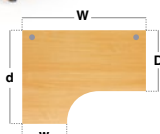

- Ergonomic left hand desktops with panel ends and silver or graphite corner leg
- Three drawer fixed pedestal with silver or graphite finger pull handles