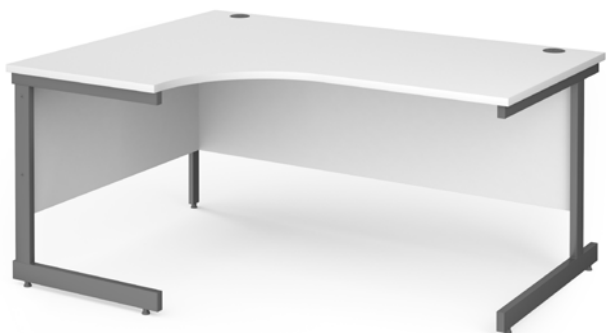

Desktops with cable access ports to feed cables through

Single upright cantilever leg frame ensures space under the desk

Panel end leg desks in 25mm melamine with ABS edging

ES1600W

Fabric wave desktop screens and brackets

Graphite (G)

Silver (S)

Beech (B)

Oak (O)

White (WH)

Please add frame finish followed by desktop finish when ordering eg. **CC16S** with Silver frame in White = **CC16S-S-WH**

Left Hand Ergonomic Desks

CODE	W	D	H	w	d	RRP
CC14EL	1400	800	725	600	1200	£459
CC16EL	1600	800	725	600	1200	£497
CC18EL	1800	800	725	600	1200	£552

- Ergonomic left hand desktops with single upright legs & two cable ports
- Ideal to fit into corners or cluster together to maximise office space

Right Hand Ergonomic Desks

CODE	W	D	H	w	d	RRP
CC14ER	1400	800	725	600	1200	£459
CC16ER	1600	800	725	600	1200	£497
CC18ER	1800	800	725	600	1200	£552