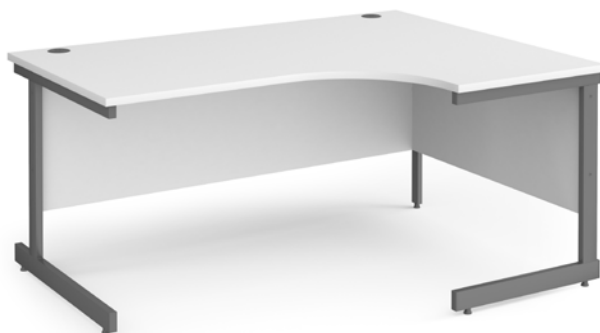

Desktops with cable access ports to feed cables through

Single upright cantilever leg frame ensures space under the desk

Panel end leg desks in 25mm melamine with ABS edging

ES1600W

Fabric wave desktop screens and brackets

Graphite (G)

Silver (S)

Beech (B)

Oak (O)

White (WH)

Please add frame finish followed by desktop finish when ordering eg. **CC16S** with Silver frame in White = **CC16S-S-WH**

Left Hand Ergonomic Desks

CODE	W	D	H	w	d	RRP
CC14EL	1400	800	725	600	1200	£459
CC16EL	1600	800	725	600	1200	£497
CC18EL	1800	800	725	600	1200	£552

- Ergonomic left hand desktops with single upright legs & two cable ports
- Ideal to fit into corners or cluster together to maximise office space

Right Hand Ergonomic Desks

CODE	W	D	H	w	d	RRP
CC14ER	1400	800	725	600	1200	£459
CC16ER	1600	800	725	600	1200	£497
CC18ER	1800	800	725	600	1200	£552