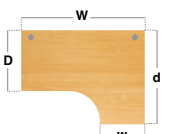

Right Hand Ergonomic Desks with Two Drawer Pedestal

CODE	W	D	H	w	d	RRP
CP16ER2	1600	800	725	600	1200	£687
CP18ER2	1800	800	725	600	1200	£714

- Ergonomic right hand desktops with panel ends and silver or graphite corner leg
- Filing drawer has metal rails for folders to clip on front to back

Right Hand Ergonomic Desks with Three Drawer Pedestal

CODE	W	D	H	w	d	RRP
CP16ER3	1600	800	725	600	1200	£687
CP18ER3	1800	800	725	600	1200	£714

- Ergonomic right hand desktops with panel ends and silver or graphite corner leg
- Internal drawer dimensions 475mm wide, 80mm high and 475mm deep