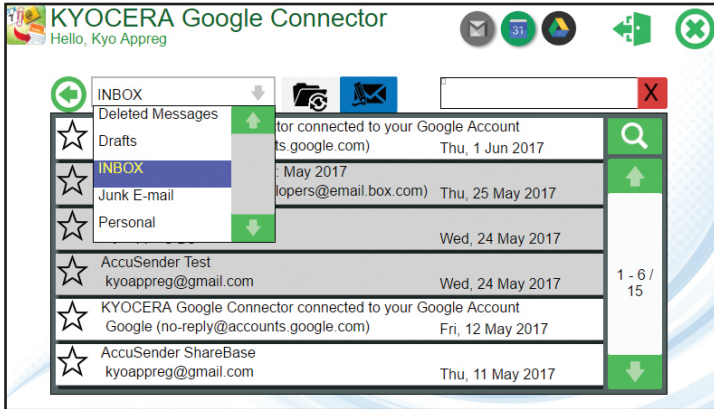

**KYOCERA
GOOGLE
CONNECTOR**

SEAMLESS, INTEGRATED ACCESS.

ACCESS YOUR GOOGLE ACCOUNT DIRECTLY FROM YOUR KYOCERA MFP.

KYOCERA GOOGLE CONNECTOR SEAMLESSLY ENABLES USERS TO VIEW AND SCAN GMAIL AND GOOGLE FOLDERS RIGHT FROM THE MFP.

The increased mobility of today's workforce has made it imperative that users be able to quickly retrieve their information when and where it is needed. The KYOCERA Google Connector app brings this essential capability to the MFP. Now you can easily search for and print Google attachments and Google Calendars™ directly from any HyPAS-enabled MFP. When utilizing the new Quick Navigation Menu, users can view and scan to any Google Drive™ folder on the fly, making this solution as seamless as it gets.